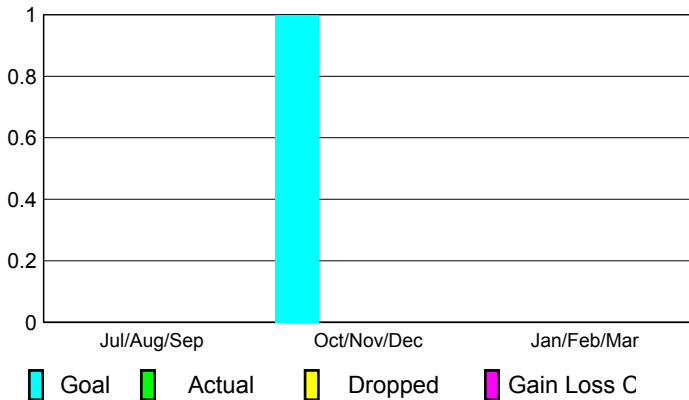

## CLUBS

Club Results  
2009-2010

Clubs  
2008-2009

Month	New Club Goal	Actual New Clubs	Actual Dropped Clubs	Gain/Loss of Clubs	Gain/Loss of Clubs
Jul/Aug/Sep	0	0	0	0	0
Oct/Nov/Dec	1	0	0	0	1
Jan/Feb/Mar	0	0	0	0	0
<b>Totals</b>	<b>1</b>	<b>0</b>	<b>0</b>	<b>0</b>	<b>1</b>

### Club Results 2009-2010

Goal, New, Dropped, Gain/Loss