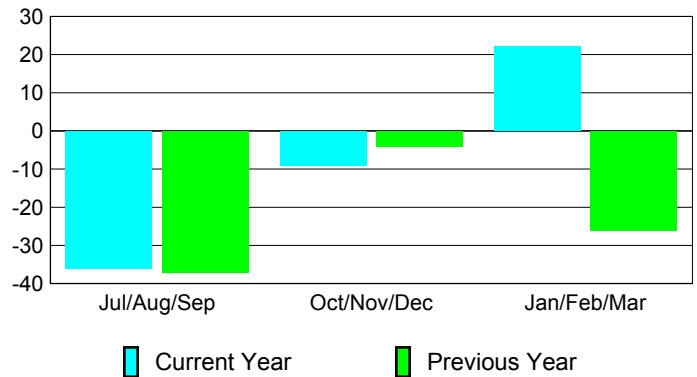

Comparison of Membership Gain/Loss

Current Year Compared to the Previous Year