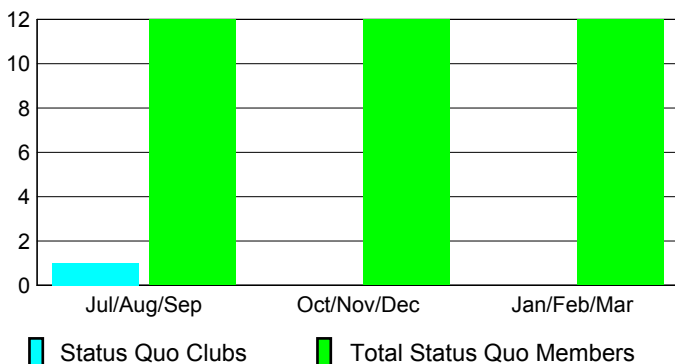

## CLUBS

Club Results  
2009-2010

Clubs  
2008-2009

Month	New Club Goal	Actual New Clubs	Actual Dropped Clubs	Gain/Loss of Clubs	Gain/Loss of Clubs
Jul/Aug/Sep	0	0	0	0	0
Oct/Nov/Dec	1	0	0	0	1
Jan/Feb/Mar	0	0	0	0	0
<b>Totals</b>	<b>1</b>	<b>0</b>	<b>0</b>	<b>0</b>	<b>1</b>

### Club Results 2009-2010

Goal, New, Dropped, Gain/Loss

### Comparison of Club Gain/Loss

Current Year Compared to the Previous Year

### YTD Status Quo Clubs 2009-2010

Status Quo Clubs Compared to Status Quo Members