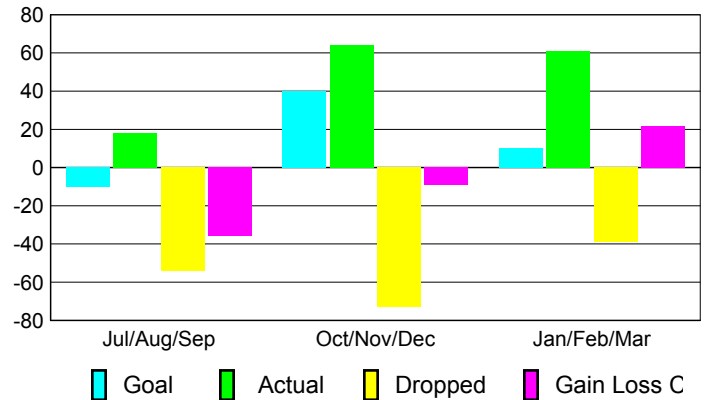

### YTD Status Quo Clubs 2009-2010

Status Quo Clubs Compared to Status Quo Members

## MEMBERSHIP

Membership Results  
2009-2010

Membership  
2008-2009

Month	Net Memb Goal	Actual New Memb	Actual Dropped Memb	Gain/Loss of Memb	Gain/Loss of Memb
Jul/Aug/Sep	-10	18	-54	-36	-37
Oct/Nov/Dec	40	64	-73	-9	-4
Jan/Feb/Mar	10	61	-39	22	-26
<b>Totals</b>	<b>40</b>	<b>143</b>	<b>-166</b>	<b>-23</b>	<b>-67</b>

### Membership Results 2009-2010

Goal, New, Dropped, Gain/Loss

### Comparison of Membership Gain/Loss

Current Year Compared to the Previous Year